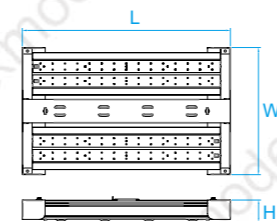

Model No. LHB11-HE
Dimension 21-1/2"L x 16"W x 2"H
Lamp 170W integral LED 22020 lumens

Model No. LHB12-HE
Dimension 21-1/2"L x 11-3/4"W x 2"H
Lamp 115W integral LED 14680 lumens

Model No. LHB05-HE
Dimension 43"L x 11-3/4"W x 2"H
Lamp 230W integral LED 29370 lumens