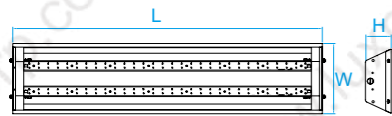

Model No. LHB16W070E140
Dimension 21-7/8"L x 12-1/8"W x 3-7/8"H
Lamp 65W integral LED 8400 lumens

Model No. LHB17W110E140
Dimension 43-3/4"L x 9"W x 3-7/8"H
Lamp 105W integral LED 13900 lumens

Model No. LHB15W050E140
Dimension 21-7/8"L x 9"W x 3-7/8"H
Lamp 42W integral LED 5600 lumens

Model No. LHB17W090E140
Dimension 43-3/4"L x 9"W x 3-7/8"H
Lamp 85W integral LED 11200 lumens

Model No. LHB18W130E140
Dimension 43-3/4"L x 12-1/8"W x 3-7/8"H
Lamp 129W integral LED 16800 lumens

DLC®