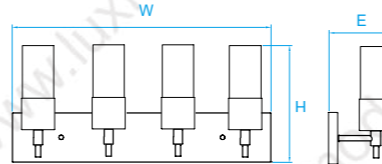

Model No. LV080
Dimension 30"W x 11"H x 5-1/2"E
Lamp (4) medium or GU24 base