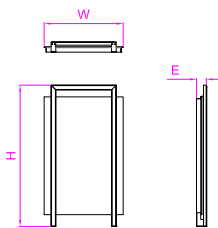

Wattage	48W intergral LED
Initial LM	5280Lm
Input	120-277VAC
Material	Steel Housing, Mirror, Faux Alabaster Acrylic Shade
Dimension	37-3/4"W x 35-3/8"H x 2-3/8"E

LM021 **DESIGN PATENT**

Wattage	25W intergral LED
Initial LM	2750Lm
Input	120-277VAC
Material	Steel Housing, Mirror, High Transmission Acrylic Shade
Dimension	22-5/8"W x 78-3/4"H x 15"E