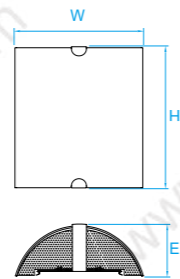

Model No. LW019
Dimension 10-1/2"W x 11-1/2"H x 4-1/4"E
Lamp (1) medium or GU24 base
14W integral LED 1150 lumens