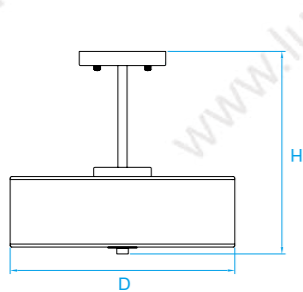

Model No. LC306
Dimension 15-3/8"D x 12-1/4"H
Lamp (2) medium or GU24 base
25W integral LED 1850 lumens

Model No. LC307
Dimension 18-1/2"D x 12-3/4"H
Lamp (3) medium or GU24 base
37W integral LED 2900 lumens