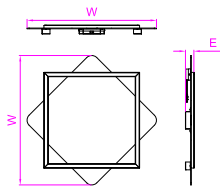

■ LM016 **DESIGN PATENT**

Wattage	20W intergral LED
Initial LM	2200Lm
Input	120-277VAC
Material	Steel and Aluminum Housing, Mirror, High Transmission Silicon Shade
Dimension	26-1/2"W x 26-1/2"H x 2-3/8"E

■ LM029 **DESIGN PATENT**

Wattage	40W intergral LED
Initial LM	4400Lm
Input	120-277VAC
Material	Steel and Aluminum Housing, Mirror, High Transmission Silicon Shade
Dimension	38-1/2"W x 38-1/2"H x 2-3/8"E