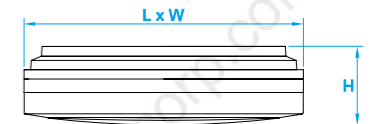

Model No. LO047
Dimension 11-3/4"L x 11-3/4"W x 3-3/8"H
Lamp (2) medium or GU24 base
23W integral LED 1400 lumens