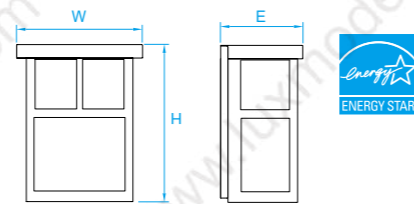

Model No. LO030
Dimension 6-3/4"W x 9"H x 4-1/2"E
Lamp (1) medium or GU24 base
14W integral LED 950 lumens