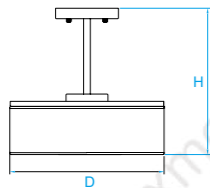

Model No. LC161
Dimension 11-3/4"D x 12"H
Lamp (1) medium or GU24 base
18W integral LED 1200 lumens

Model No. LC165
Dimension 16"D x 12"H
Lamp (3) medium or GU24 base
30W integral LED 2150 lumens

Model No. LC164
Dimension 14-1/2"D x 12"H
Lamp (2) medium or GU24 base
25W integral LED 1850 lumens

Model No. LC166
Dimension 17-3/4"D x 12"H
Lamp (3) medium or GU24 base
37W integral LED 2900 lumens