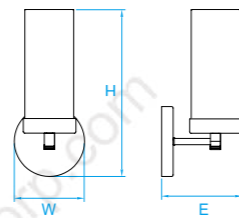

Model No. LV234
Dimension 5-1/2"W x 11"H x 4-3/4"E
Lamp (1) medium or GU24 base