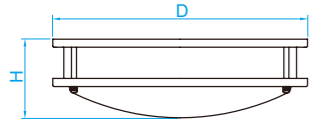

Model# LV301
Dimension 25-1/2"L*5"H*3-7/8"E
Lamp 19W integral LED
1350lumens

Model# LV293
Dimension 23-7/8"L*4-1/4"H*3"E
Lamp 23W integral LED
1860lumens

LUXMODE

LUXMODE

ADD: Number 39 Industrial Road, Xiaolan Industrial Zone,
Xiaolan Town, Zhongshan City, Guangdong, China 528415
TEL: +86-760-88663670~73
FAX: +86-760-88663675
Web: www.luxmodecorp.com
E-MAIL: info@luxmodecorp.com