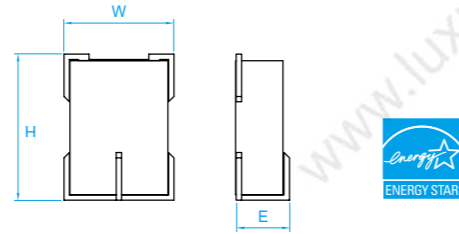

Model No. LW195
Dimension 8-3/4"W x 10-7/8"H x 3-7/8"E
Lamp 15W integral LED 1000 lumens