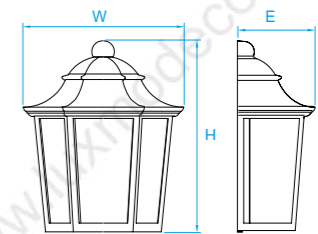

Model No. LO049
Dimension 10"W x 12"H x 4-7/8"E
Lamp (1) medium or GU24 base
14W integral LED 700 lumens