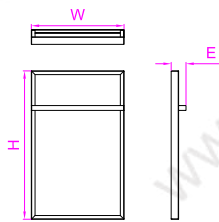

Model No. LO208
Dimension 7-7/8"W x 20"H x 3-7/8"E
Lamp 35W integral LED
Lumens 2500 lm

Model No. LO209
Dimension 7-7/8"W x 20"H x 3-7/8"E
Lamp 35W integral LED
Lumens 2500 lm

Model No. LO206
Dimension 9-1/8"W x 14-5/8"H x 3-7/8"E
Lamp 15W integral LED
Lumens 1050 lm

Model No. LO207
Dimension 9-1/8"W x 14-5/8"H x 3-7/8"E
Lamp 15W integral LED
Lumens 890 lm

Model No. LO205
Dimension 9-1/8"W x 14-5/8"H x 3-7/8"E
Lamp 15W integral LED
Lumens 890 lm

2024
LUXMODE

mirror-light
mirror-light

Wattage	23W intergral LED
Initial LM	2530Lm
Input	120-277VAC
Material	Steel and Aluminum Housing, Mirror, High Transmission Acrylic Shade
Dimension	35-5/8"W x 30-1/4"H x 2-1/2"E

LM014 **DESIGN PATENT**

Wattage	26W intergral LED
Initial LM	2140Lm
Input	120-277VAC
Material	Steel Housing, Mirror, High Transmission Acrylic Shade
Dimension	24-3/8"W x 29-7/8"H x 2-1/8"E

LM015 **DESIGN PATENT**

Wattage 16W intergral LED
Initial LM 1900Lm
Input 120-277VAC
Material Steel and Aluminum Housing, Mirror, High Transmission Acrylic Shade
Dimension 19-3/4"W x 31-1/2"H x 3-1/8"E