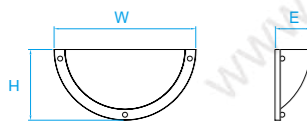

Model No. LW199
Dimension 16-3/4"W x 8-1/2"H x 4"E
Lamp 15W integral LED 1220 lumens