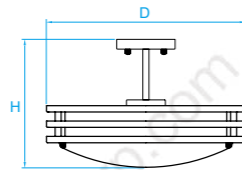

Model No. LC022
Dimension 14-1/2"D x 4"H
Lamp (2) medium or GU24 base
25W integral LED 2150 lumens

Model No. LC139
Dimension 14-1/2"D x 11"H
Lamp (2) medium or GU24 base
25W integral LED 2150 lumens

Model No. LC023
Dimension 17-3/4"D x 4-3/8"H
Lamp (2) medium or GU24 base
37W integral LED 3250 lumens

Model No. LC136
Dimension 17-3/4"D x 11-1/2"H
Lamp (2) medium or GU24 base
37W integral LED 3250 lumens