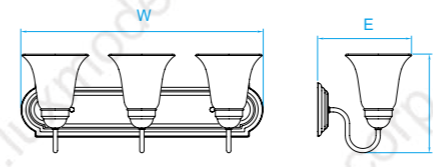

Model No. LV203
Dimension 24"W x 8-1/2"H x 7"E
Lamp (3) medium or GU24 base