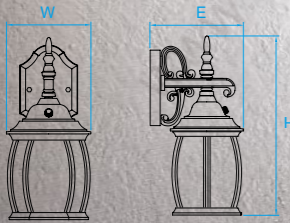

Model No. LO045
Dimension 6-1/2"W x 14"H x 7-1/8"E
Lamp (1) medium or GU24 base
16W integral LED 580 lumens