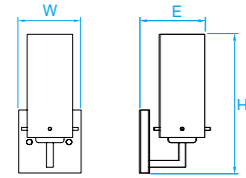

Model No. LV029
Dimension 4-3/8"W x 9-1/2"H x 5"E
Lamp (1) medium or GU24 base