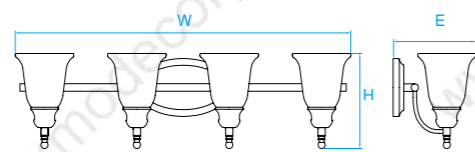

Model No. LV007
Dimension 36"W x 9-1/2"H x 8-1/2"E
Lamp (4) medium or GU24 base