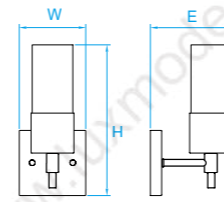

Model No. LV081
Dimension 4-1/2"W x 11"H x 5-1/2"E
Lamp (1) medium or GU24 base