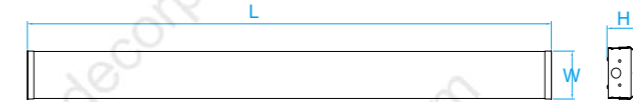

Model No. LS025
Dimension 24"L x 4-1/4"W x 3-1/2"H
Lamp 25W integral LED 2400 lumens

Model No. LS027
Dimension 48"L x 4-1/4"W x 3-1/2"H
Lamp 48W integral LED 5000 lumens