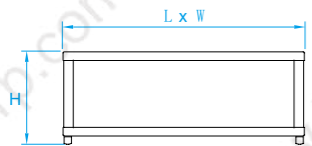

Model No. LC244
Dimension 13"L x 13"W x 5-1/8"H
Lamp 22W integral LED 1850 lumens

Model No. LC245
Dimension 16"L x 16"W x 5-3/8"H
Lamp 37W integral LED 2800 lumens