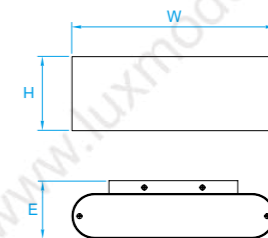

Model No. LW194
Dimension 12-1/2"W x 4-1/2"H x 3-5/8"E
Lamp 15W integral LED 720 lumens