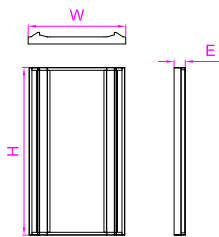

Model No. LO207
Dimension 9-1/8"W x 14-5/8"H x 3-7/8"E
Lamp 15W integral LED
Lumens 890 lm

Model No. LO205
Dimension 9-1/8"W x 14-5/8"H x 3-7/8"E
Lamp 15W integral LED
Lumens 890 lm

2024
LUXMODE

mirror-light
mirror-light

Wattage 34W integral LED
Initial LM 4150Lm
Input 120-277VAC
Material Steel Housing, Mirror, Glass Shade
Dimension 25-5/8"W x 45-5/8"H x 1-5/8"E

LM030 **DESIGN PATENT**

Wattage 50W integral LED
Initial LM 5760Lm
Input 120-277VAC
Material Steel Housing, Mirror, Glass Shade
Dimension 37-5/8"W x 45-5/8"H x 1-5/8"E

LM031 **DESIGN PATENT**

Wattage 65W integral LED
Initial LM 7560Lm
Input 120-277VAC
Material Steel Housing, Mirror, Glass Shade
Dimension 49-5/8"W x 45-5/8"H x 1-5/8"E

LM019 **DESIGN PATENT**

Wattage	23W intergral LED
Initial LM	2530Lm
Input	120-277VAC
Material	Steel Housing, Mirror, Faux Alabaster Acrylic Shade
Dimension	19-3/4"W x 35-3/8"H x 2-3/8"E