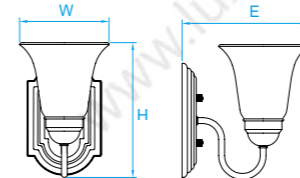

Model No. LV267
Dimension 4-1/2"W x 8-1/2"H x 7"E
Lamp (1) medium or GU24 base