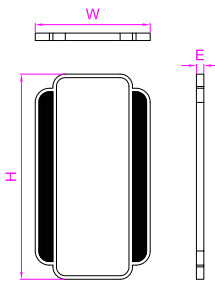

Model No. LO207
Dimension 9-1/8"W x 14-5/8"H x 3-7/8"E
Lamp 15W integral LED
Lumens 890 lm

Model No. LO205
Dimension 9-1/8"W x 14-5/8"H x 3-7/8"E
Lamp 15W integral LED
Lumens 890 lm

2024
LUXMODE

mirror-light
mirror-light

■ LM016 **DESIGN PATENT**

Wattage	20W intergral LED
Initial LM	2200Lm
Input	120-277VAC
Material	Steel and Aluminum Housing, Mirror, High Transmission Silicon Shade
Dimension	26-1/2"W x 26-1/2"H x 2-3/8"E

■ LM029 **DESIGN PATENT**

Wattage	40W intergral LED
Initial LM	4400Lm
Input	120-277VAC
Material	Steel and Aluminum Housing, Mirror, High Transmission Silicon Shade
Dimension	38-1/2"W x 38-1/2"H x 2-3/8"E

LM017 **DESIGN PATENT**

Wattage	23W intergral LED
Initial LM	2050Lm
Input	120-277VAC
Material	Steel and Aluminum Housing, Mirror, High Transmission Silicon Shade
Dimension	23-5/8"W x 59"H x 3"E

LM018 **DESIGN PATENT**