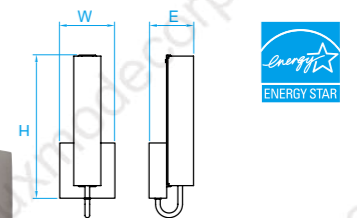

Model No. LW188
Dimension 4-1/4"W x 12-3/4"H x 3-1/2"E
Lamp 8W integral LED 670 lumens