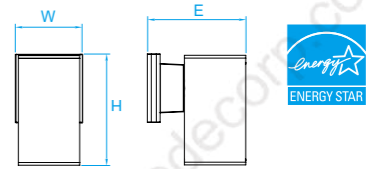

Model No. LO088
Dimension 4-1/2"W x 8"H x 7-1/4"E
Lamp 9W integral LED 600 lumens