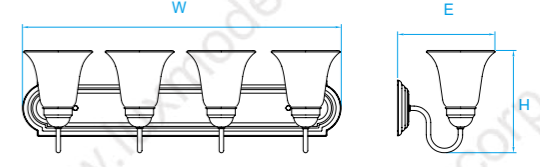

Model No. LV011
Dimension 36"W x 8-1/2"H x 7"E
Lamp (4) medium or GU24 base