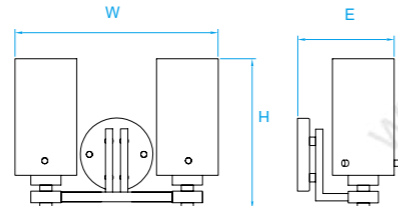

Model No. LV122
Dimension 12-3/4"W x 9-1/2"H x 6"E
Lamp (2) medium or GU24 base