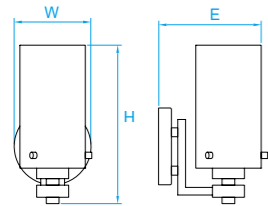

Model No. LV121
Dimension 4-3/4"W x 9-1/2"H x 6"E
Lamp (1) medium or GU24 base