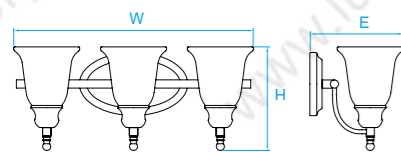

Model No. LV006
Dimension 24"W x 9-1/2"H x 8-1/2"E
Lamp (3) medium or GU24 base