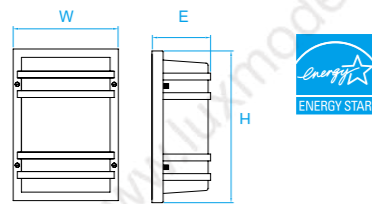

Model No. LO064
Dimension 10"W x 14"H x 5-3/4"E
Lamp (2) medium or GU24 base
16W integral LED 980 lumens