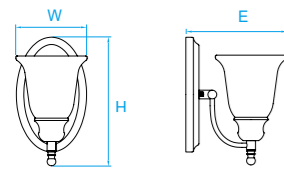

Model No. LV012
Dimension 6"W x 9-1/2"H x 8-1/2"E
Lamp (1) medium or GU24 base