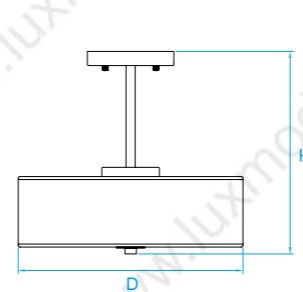

Model No. LC308
Dimension 17-1/2"D x 12-1/2"H
Lamp (2) medium or GU24 base
25W integral LED 1850 lumens

Model No. LC309
Dimension 20-3/4"D x 13"H
Lamp (3) medium or GU24 base
37W integral LED 2900 lumens