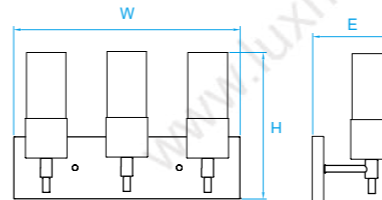

Model No. LV074
Dimension 24"W x 11"H x 5-1/2"E
Lamp (3) medium or GU24 base