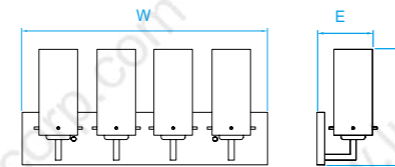

Model No. LV032
Dimension 24"W x 9-1/2"H x 5"E
Lamp (4) medium or GU24 base