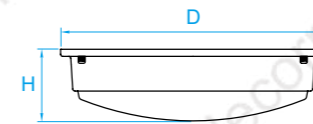

Model No. LC224
Dimension 14-3/4"D x 4"H
Lamp (2) medium or GU24 base
25W integral LED 1880 lumens

Model No. LC169
Dimension 16-1/2"D x 4-3/8"H
Lamp (2) medium or GU24 base
30W integral LED 2100 lumens

Model No. LC246
Dimension 19-1/8"D x 4-1/2"H
Lamp (3) medium or GU24 base
37W integral LED 2650 lumens