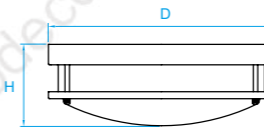

Model No. LC266
Dimension 11-3/4"D x 5-1/8"H
Lamp 18W integral LED 1400 lumens

Model No. LC263
Dimension 16"D x 6"H
Lamp 30W integral LED 2600 lumens

Model No. LC265
Dimension 14-1/2"D x 5-3/4"H
Lamp 25W integral LED 2150 lumens

Model No. LC267
Dimension 17-3/4"D x 6"H
Lamp 37W integral LED 3250 lumens