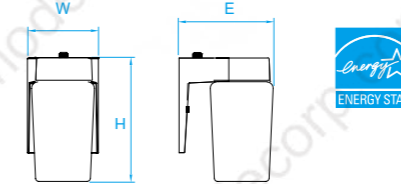

Model No. LO011
Dimension 4-3/8"W x 7-5/8"H x 6-1/8"E
Lamp (1) medium or GU24 base
10W integral LED 400 lumens