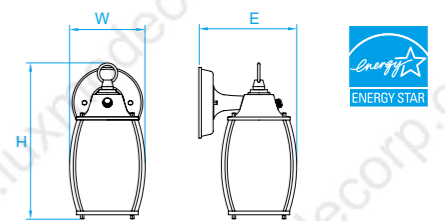

Model No. LO057
Dimension 6-1/2"W x 10-1/4"H x 6"E
Lamp (1) medium or GU24 base
10W integral LED 550 lumens