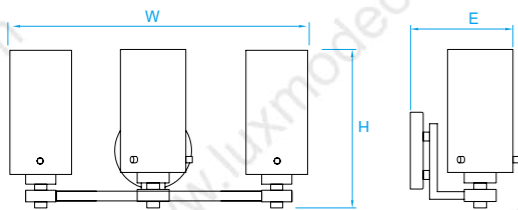

Model No. LV123
Dimension 22-1/2"W x 9-1/2"H x 6"E
Lamp (3) medium or GU24 base