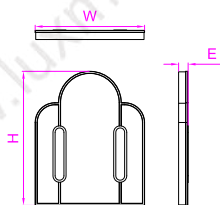

LM014 **DESIGN PATENT**

Wattage	26W intergral LED
Initial LM	2140Lm
Input	120-277VAC
Material	Steel Housing, Mirror, High Transmission Acrylic Shade
Dimension	24-3/8"W x 29-7/8"H x 2-1/8"E