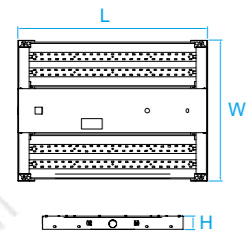

Built-in Emergency Available.
Built-in Motion Sensor Available.

DLC®

Model No. LHB19W090E140
Dimension 21-1/2"L x 16"W x 1-1/2"H
Lamp 85W integral LED 11200 lumens

Model No. LHB19W110E140
Dimension 21-1/2"L x 16"W x 1-1/2"H
Lamp 105W integral LED 13900 lumens

Model No. LHB20W130E140
Dimension 21-1/2"L x 20"W x 1-1/2"H
Lamp 129W integral LED 16800 lumens

Model No. LHB21W170E140
Dimension 43"L x 16"W x 1-1/2"H
Lamp 169W integral LED 23100 lumens

Model No. LHB21W210E140
Dimension 43"L x 16"W x 1-1/2"H
Lamp 210W integral LED 27800 lumens

Model No. LHB22W260E140
Dimension 43"L x 20"W x 1-1/2"H
Lamp 253W integral LED 33380 lumens

Model No. LHB22W340E140
Dimension 43"L x 20"W x 1-1/2"H
Lamp 339W integral LED 44500 lumens

Close-to-Ceiling

Model No.	Page	Model No.	Page
LC055	02	LC014	20
LC007	02	LC001	21
LC004	02	LC069	21
LC061	02	LC002	21
LC003	02	LC227	21
LC294	02	LC274	22
LC068	02	LC273	75
LC229	03	LC239	75
LC187	03	LC256	75
LC204	03	LC260	75
LP079	03	LC257	75
LC301	03	LC047	75
LC243	03	LC046	75
LC213	04	LC045	75
LC017	04	LC295	76
LC263	05	LC290	76
LC265	05	LD004	77
LC266	05	LD005	77
LC267	05		
LC019	06		
LC111	06		
LC235	10		
LC234	10		
LC240	10		
LC233	10		
LC302	10		
LC303	10		
LC304	10		
LC022	12		
LC023	12		
LC139	12		
LC136	12		
LC224	13		
LC169	13		
LC246	13		
LC161	14		
LC164	14		
LC165	14		
LC166	14		
LC130	15		
LC131	15		
LC132	15		
LC141	15		
LC142	15		
LC305	16		
LC284	16		
LC283	16		
LC306	16		
LC307	16		
LC287	17		
LC288	17		
LC308	17		
LC309	17		
LC244	18		
LC245	18		
LC210	19		
LC211	19		
LC212	19		
LC070	20		

Bath / Vanity