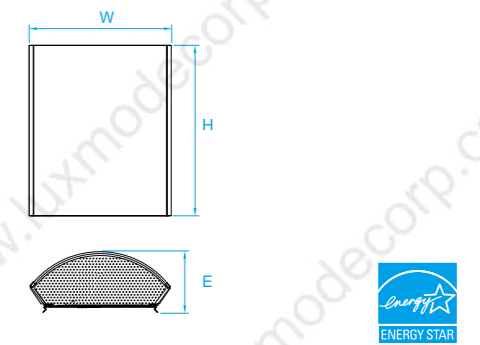

Model No. LW022
Dimension 8-3/4"W x 10-1/4"H x 3-3/4"E
Lamp (2) medium or GU24 base
14W integral LED 1150 lumens