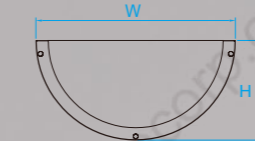

Model No. LW027
Dimension 16"W x 7-7/8"H x 4-3/8"E
Lamp (2) medium or GU24 base
15W integral LED 1200 lumens