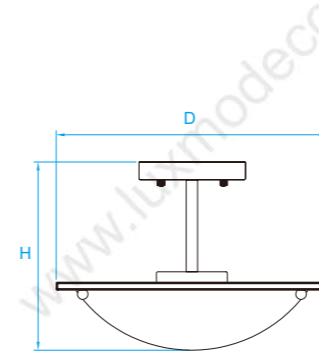

Model No. LC302
Dimension 15"D x 10-3/4"H
Lamp 25W integral LED 2150 lumens

Model No. LC303
Dimension 16-5/8"D x 11-1/8"H
Lamp 30W integral LED 2600 lumens

Model No. LC304
Dimension 18-3/8"D x 11-1/8"H
Lamp 37W integral LED 3250 lumens

Close-to-Ceiling