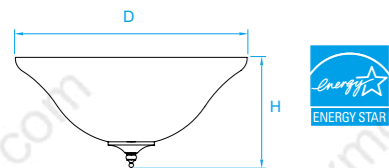

Model No. LC014
Dimension 13"D x 6-1/8"H
Lamp (2) medium or GU24 base
18W integral LED 1300 lumens