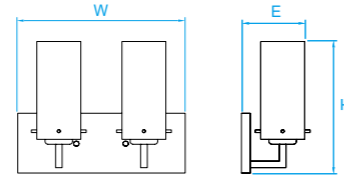

Model No. LV074
Dimension 24"W x 11"H x 5-1/2"E
Lamp (3) medium or GU24 base

Model No. LV080
Dimension 30"W x 11"H x 5-1/2"E
Lamp (4) medium or GU24 base

Model No. LV029
Dimension 4-3/8"W x 9-1/2"H x 5"E
Lamp (1) medium or GU24 base