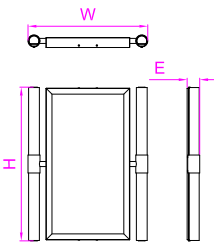

LM013 **DESIGN PATENT**

Wattage	18W intergral LED
Initial LM	2100Lm
Input	120-277VAC
Material	Steel and Aluminum Housing, Mirror, High Transmission Acrylic Shade
Dimension	23-5/8"W x 30-1/4"H x 2-1/2"E

LM025 **DESIGN PATENT**

Wattage	23W intergral LED
Initial LM	2530Lm
Input	120-277VAC
Material	Steel and Aluminum Housing, Mirror, High Transmission Acrylic Shade
Dimension	35-5/8"W x 30-1/4"H x 2-1/2"E