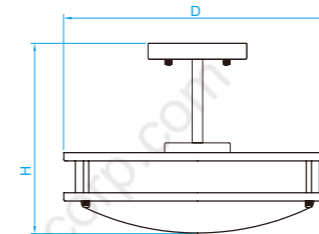

Model No. LC229
Dimension 11-3/4"D x 10-1/2"H
Lamp (1) medium or GU24 base
18W integral LED 1400 lumens

Model No. LP079
Dimension 17-3/4"D x 11-1/2"H
Lamp (4) medium or GU24 base
42W integral LED 3250 lumens

Model No. LC187
Dimension 14-1/2"D x 11"H
Lamp (2) medium or GU24 base
25W integral LED 2150 lumens

Model No. LC301
Dimension 20-1/2"D x 11-3/8"H
Lamp (4) medium or GU24 base
42W integral LED 3500 lumens

Model No. LC204
Dimension 16"D x 11-1/2"H
Lamp (2) medium or GU24 base
30W integral LED 2600 lumens

Model No. LC243
Dimension 24-1/8"D x 12"H
Lamp (4) medium or GU24 base
42W integral LED 3450 lumens