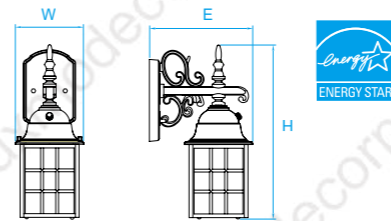

Model No. LO044
Dimension 6"W x 14-3/4"H x 9"E
Lamp (1) medium or GU24 base
16W integral LED 540 lumens