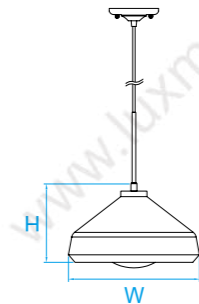

Model No. LP269
Dimension 13-3/4"W x 7-1/4"H
Lamp 18W integral LED 700 lumens