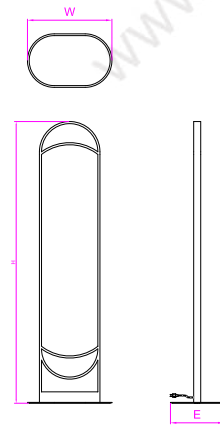

LM021 **DESIGN PATENT**

Wattage	25W intergral LED
Initial LM	2750Lm
Input	120-277VAC
Material	Steel Housing, Mirror, High Transmission Acrylic Shade
Dimension	22-5/8"W x 78-3/4"H x 15"E