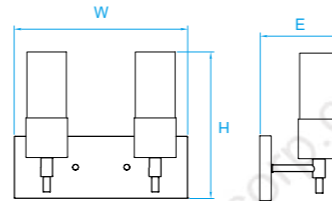

Model No. LV073
Dimension 12"W x 11"H x 5-1/2"E
Lamp (2) medium or GU24 base