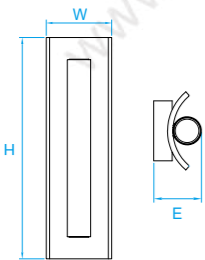

Model No. LW201
Dimension 5-3/4"W x 20"H x 4"E
Lamp 15W integral LED 900 lumens