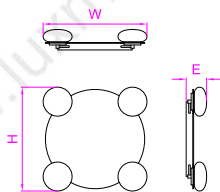

LM011 **DESIGN PATENT**

Wattage	29W intergral LED
Initial LM	3600Lm
Input	120-277VAC
Material	Steel Housing, Mirror, Frosted Opal Glass Shade
Dimension	24-3/4"W x 24-3/4"H x 5-3/8"E