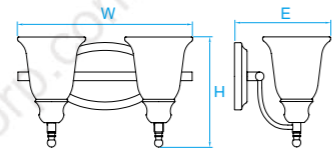

Model No. LV005
Dimension 18"W x 9-1/2"H x 8-1/2"E
Lamp (2) medium or GU24 base