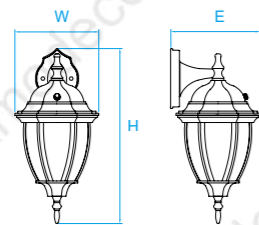

Model No. LO004
Dimension 8-1/8"W x 16-1/2"H x 8-1/2"E
Lamp (1) medium or GU24 base
16W integral LED 650 lumens