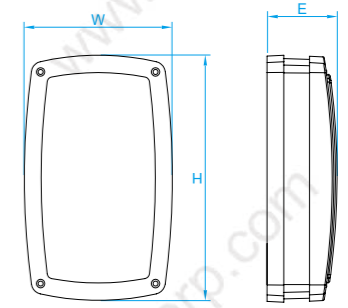

Model No. LO046
Dimension 7"W x 11-1/4"H x 3-3/4"E
Lamp (1) medium or GU24 base
15W integral LED 850 lumens