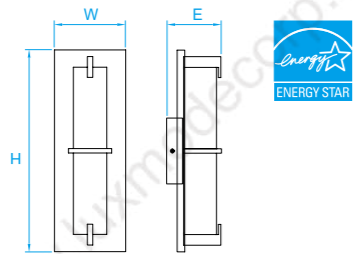

Model No. LW172
Dimension 5"W x 14-1/2"H x 4"E
Lamp 13W integral LED 950 lumens