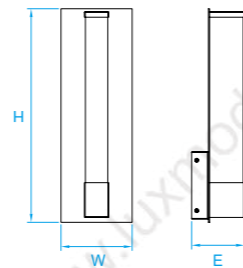

Model No. LW190
Dimension 5"W x 14-1/2"H x 4"E
Lamp 15W integral LED 800 lumens