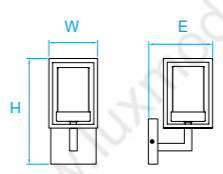

Model No. LW192
Dimension 5-1/4"W x 11"H x 6-3/4"E
Lamp (1) medium or GU24 base