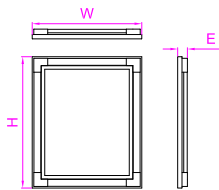

Model No. LW559
Dimension 4-3/4"W x 13-3/4"H x 3-5/8"E
Lamp 15W integral LED
Lumens 285 lm

Model No. LW556
Dimension 4-1/2"W x 14-3/4"H x 2"E
Lamp 18W integral LED
Lumens 445 lm

LUXMODE

Model No. LO163
Dimension 7-7/8"W x 20"H x 3-7/8"E
Lamp 35W integral LED
Lumens 2900 lm

Model No. LO208
Dimension 7-7/8"W x 20"H x 3-7/8"E
Lamp 35W integral LED
Lumens 2500 lm

Model No. LO209
Dimension 7-7/8"W x 20"H x 3-7/8"E
Lamp 35W integral LED
Lumens 2500 lm

Model No. LO206
Dimension 9-1/8"W x 14-5/8"H x 3-7/8"E
Lamp 15W integral LED
Lumens 1050 lm

Model No. LO207
Dimension 9-1/8"W x 14-5/8"H x 3-7/8"E
Lamp 15W integral LED
Lumens 890 lm

Model No. LO205
Dimension 9-1/8"W x 14-5/8"H x 3-7/8"E
Lamp 15W integral LED
Lumens 890 lm

2024
LUXMODE

mirror-light
mirror-light

LM011 **DESIGN PATENT**

Wattage	29W intergral LED
Initial LM	3600Lm
Input	120-277VAC
Material	Steel Housing, Mirror, Frosted Opal Glass Shade
Dimension	24-3/4"W x 24-3/4"H x 5-3/8"E

LM012 **DESIGN PATENT**