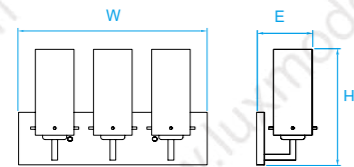

Model No. LV030
Dimension 18"W x 9-1/2"H x 5"E
Lamp (3) medium or GU24 base