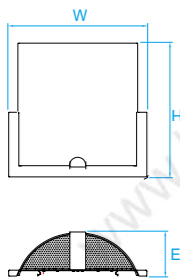

Model No. LW018
Dimension 12"W x 12"H x 4"E
Lamp (1) medium or GU24 base
25W integral LED 1900 lumens