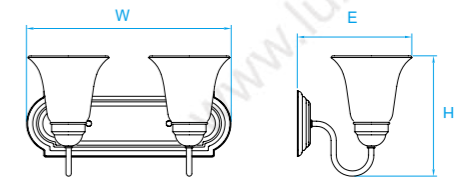

Model No. LV009
Dimension 14"W x 8-1/2"H x 7"E
Lamp (2) medium or GU24 base