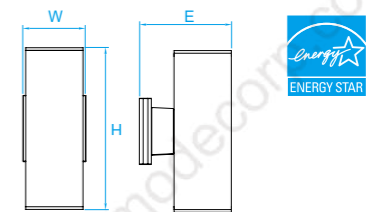

Model No. LO089
Dimension 4-1/2"W x 12"H x 7-1/4"E
Lamp 18W integral LED 1200 lumens