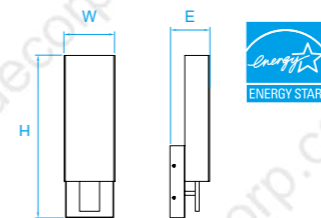

Model No. LW189
Dimension 5"W x 16"H x 3-3/4"E
Lamp 16W integral LED 1000 lumens