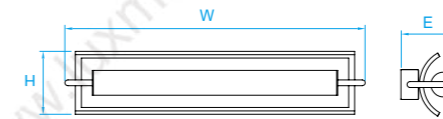

Model No. LW197
Dimension 23-3/4"W x 5"H x 4-1/2"E
Lamp 18W integral LED 800 lumens