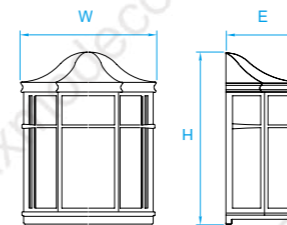

Model No. LO005
Dimension 7-5/8"W x 9-3/4"H x 4-1/8"E
Lamp (1) medium or GU24 base
14W integral LED 800 lumens