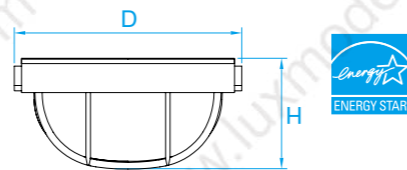

Model No. LO065
Dimension 10"D x 5"H
Lamp (1) medium or GU24 base
16W integral LED 950 lumens