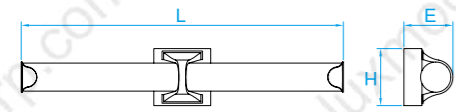

Model No. LV269
Dimension 24-3/4"L x 4-3/4"H x 3-3/4"E
Lamp 19W integral LED 1400 lumens