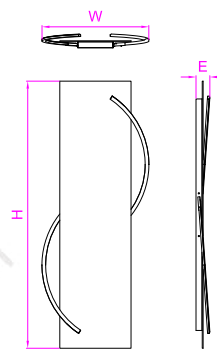

LM017 **DESIGN PATENT**

Wattage	23W intergral LED
Initial LM	2050Lm
Input	120-277VAC
Material	Steel and Aluminum Housing, Mirror, High Transmission Silicon Shade
Dimension	23-5/8"W x 59"H x 3"E