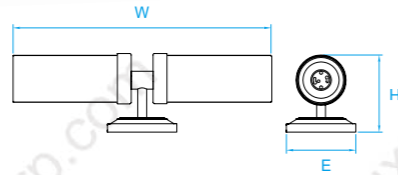

Model No. LW054
Dimension 20"W x 4-3/4"H x 4-1/2"E
Lamp (2) medium or GU24 base