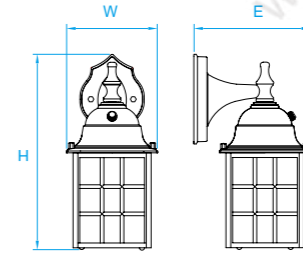

Model No. LO008
Dimension 6"W x 12"H x 7-3/4"E
Lamp (1) medium or GU24 base