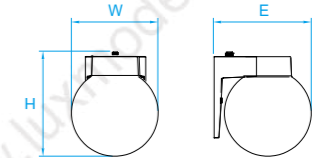

Model No. LO012
Dimension 6"W x 6-3/4"H x 7"E
Lamp (1) medium or GU24 base
10W integral LED 400 lumens