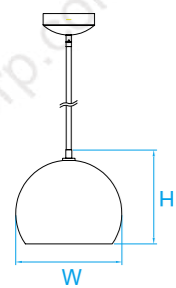

Model No. LP267
Dimension 9-5/8"W x 8-1/2"H
Lamp (1) medium or GU24 base

Model No. LP077
Dimension 14"W x 10-3/4"H
Lamp (1) medium or GU24 base