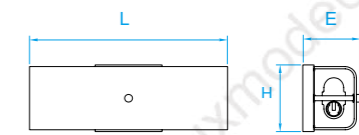

Model No. LV139
Dimension 14"L x 4-3/4"H x 4"E
Lamp (2) medium or GU24 base